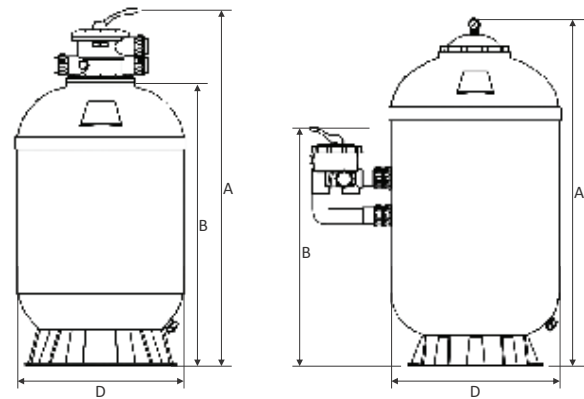

## 15- DEEP BED FIBERGLASS FILTERS "ROME"

- ROME series deep bed filters provide approximately 40% more filter bed depth compared to regular media filters. With extra bed depth, Rome series offer superior depth filtration.
- Full laminated fiberglass tank with gel coat smooth finish.
- UV resistant surface to work under high temperature and sun.
- Stainless steel pressure gauge
- Materials are dependable and suitable for all weathers.
- Hassle free unloading media through the special designed drainage system.
- Six way multiport valve included.

CODE	Ø	CONNECTIONS	FLOW (m <sup>3</sup> /h) V=50m <sup>3</sup> /h/m <sup>2</sup>	QUARTZ SAND kg	DIMENSIONS			PACKING WEIGHT kg	VOLUME m <sup>3</sup>
					A	B	D		
ROME-450-VT	450	1½"	8	100	1130	900	450	1	28
ROME-550-VT	550	1½"	12	150	1130	900	550	1	31.1
ROME-650-VT	650	1½"	16	200	1310	1080	650	1	36
ROME-450-VS	450	1½"	8	100	1000	690	450	1	28
ROME-550-VS	550	1½"	12	150	1000	790	550	1	31.1
ROME-650-VS	650	1½"	16	200	1180	790	650	1	36
ROME-700-VS	700	1½"	19	275	1250	890	700	1	49
ROME-800-VS	800	2"	25	350	1250	950	800	1	52
ROME-900-VS	900	2"	30	450	1250	950	900	1	58.4